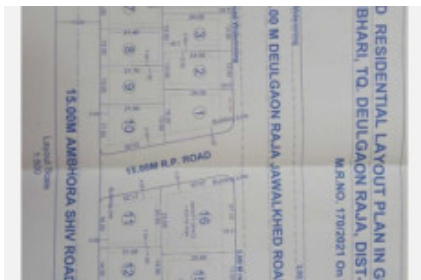

Layout

Deulgaon Raja

20.019784879694, 76.060104714416

Contact zaminowale for this property call us at

+918888708826 , or +918482940075

Zaminowale

Overview

Purpose: Sale
City: Deulgaon Raja

Distances

Bus 1000m Pharma

Coffee shop 200m