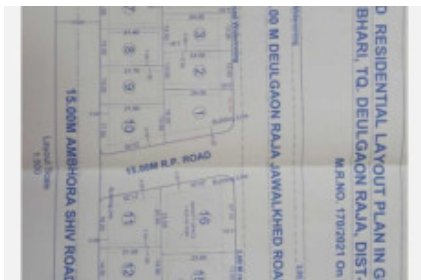

Layout

Deulgaon Raja

20.019784879694, 76.060104714416

Contact zaminowale for this property call us at

+918888708826 , or +918482940075

Zaminowale

Overview

Purpose: Sale
City: Deulgaon Raja

Distances

Bus 1000m

Pharmac

Coffee shop 200m