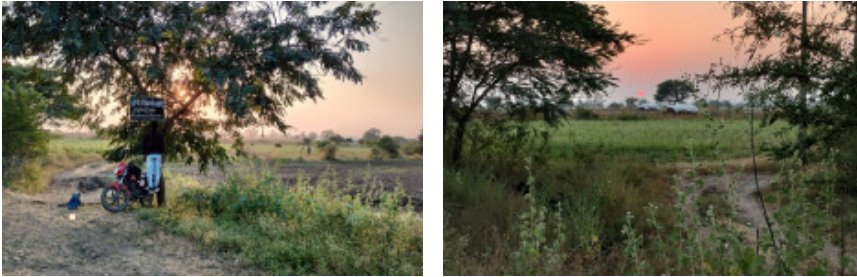

Farm land

Mera chikli

20.090360437415, 76.076459193137

Land form and industry farming land near Mera chocki chikli district buldhana Maharashtra

Overview

Zaminowale

Purpose: Sale
City: Mera fata bharosa chikli
Size precise: 20 lakh acresquarefeet